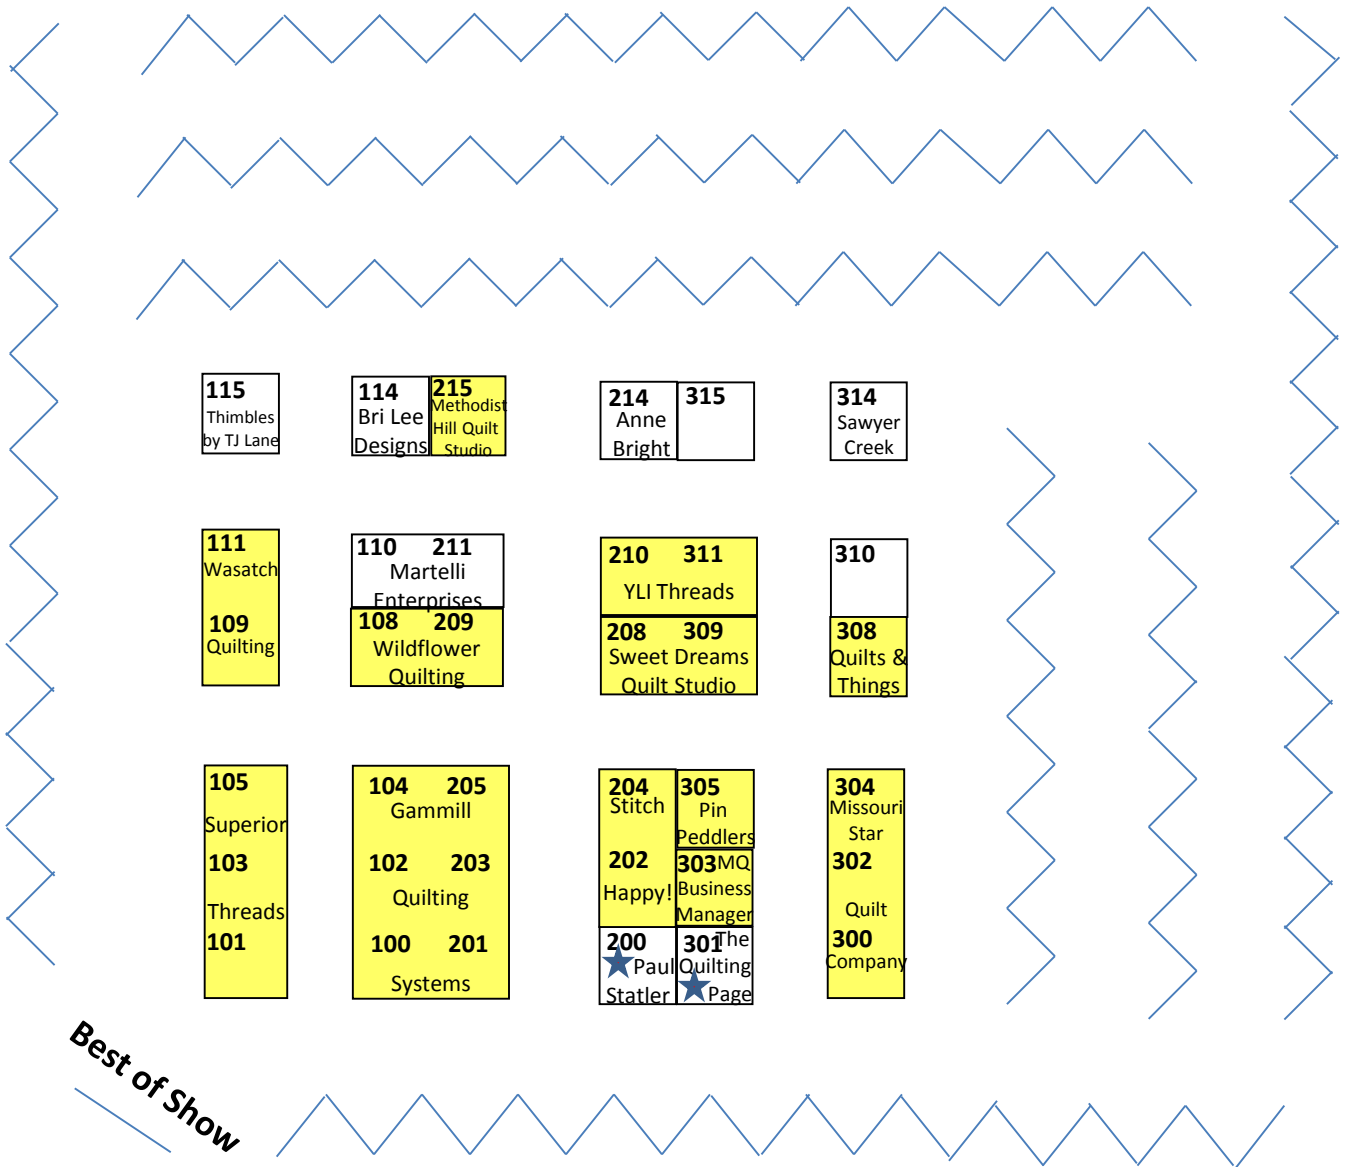

Sponsor booths are in **YELLOW**
 and Blue ★ means Featured Artist
 / Honored Guest / Presenter

Vendor Mall & Quilt Show Floor Plan

Best of Show

Entrance / Exit